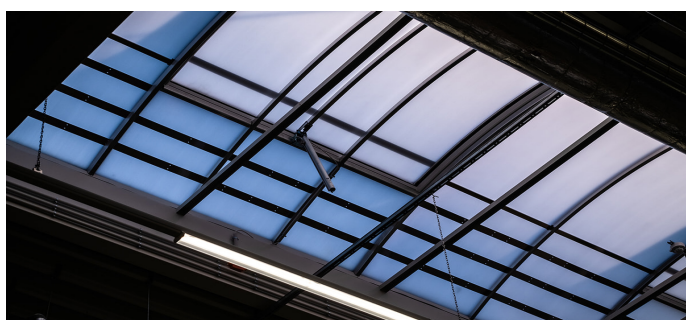

Fronius, Neuhof

LAMILUX HEINRICH STRUNZ GMBH

POB 1540 - 95105 Rehau/Germany - Phone: +49 (0)9283/595-0 - Fax: +49 (0)9283/595-290

E-Mail: information@lamilux.com - www.lamilux.com