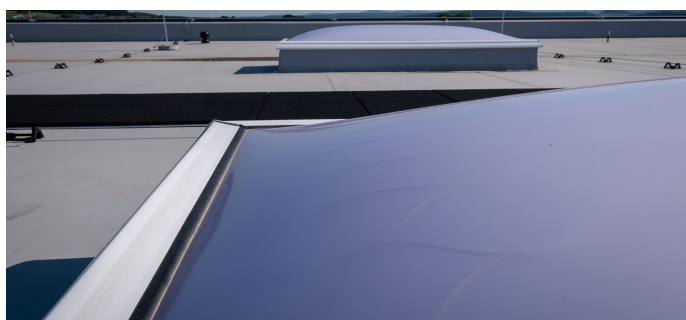

LAMILUX HEINRICH STRUNZ GMBH

POB 1540 - 95105 Rehau/Germany - Phone: +49 (0)9283/595-0 - Fax: +49 (0)9283/595-290

E-Mail: information@lamilux.com - www.lamilux.com