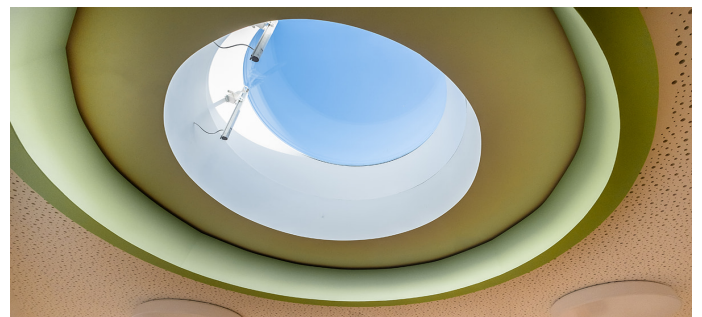

LAMILUX HEINRICH STRUNZ GMBH

POB 1540 - 95105 Rehau/Germany - Phone: +49 (0)9283/595-0 - Fax: +49 (0)9283/595-290

E-Mail: information@lamilux.com - www.lamilux.com