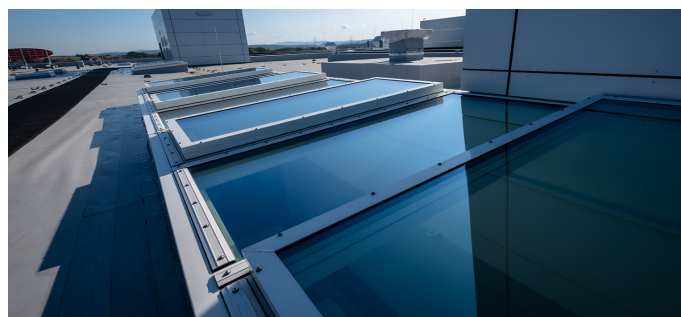

LAMILUX HEINRICH STRUNZ GMBH

POB 1540 - 95105 Rehau/Germany - Phone: +49 (0)9283/595-0 - Fax: +49 (0)9283/595-290

E-Mail: information@lamilux.com - www.lamilux.com