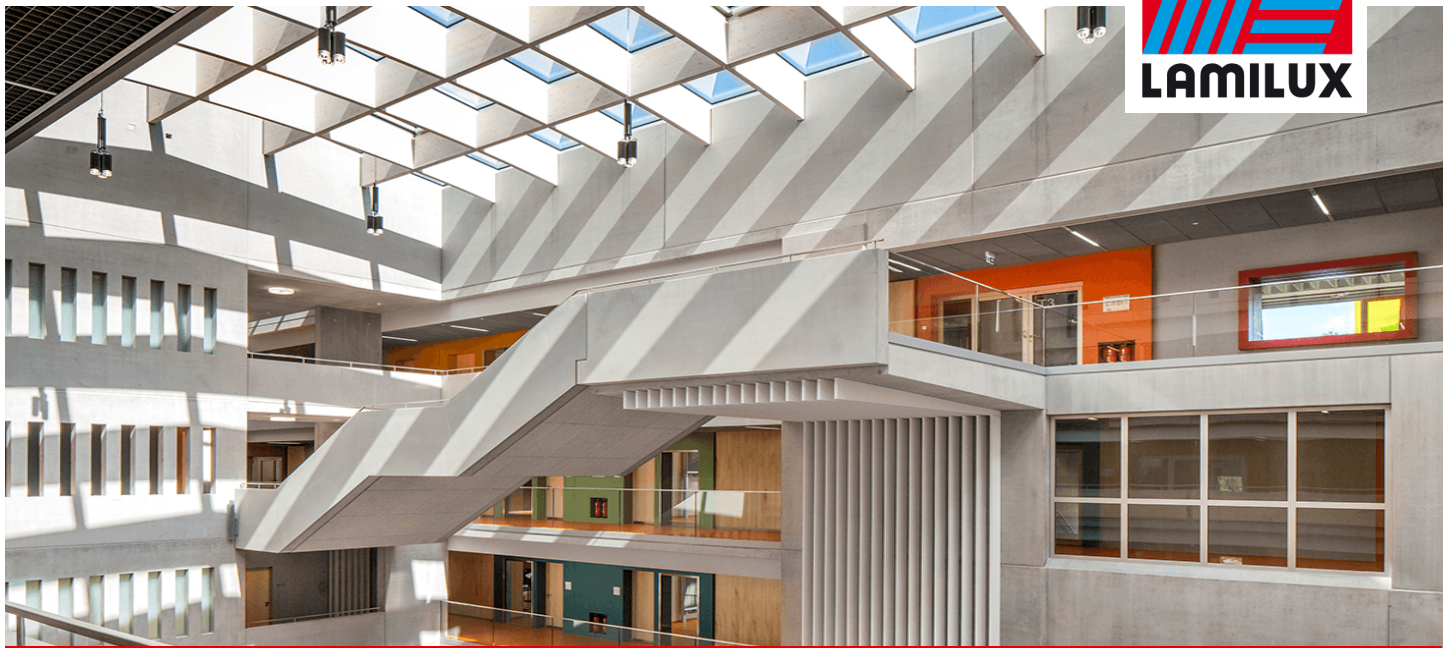

Reference

Willibald-Gluck Secondary School, Neumarkt i.d. OPf.