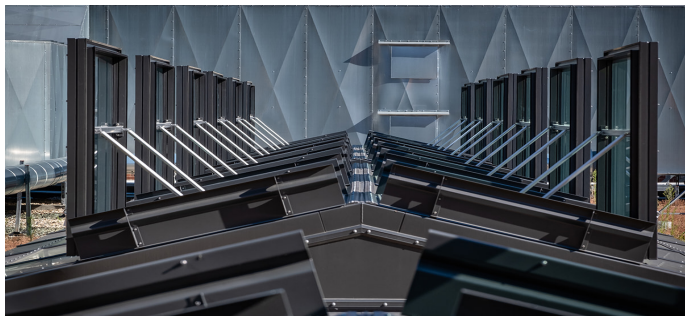

LAMILUX HEINRICH STRUNZ GMBH

POB 1540 - 95105 Rehau/Germany - Phone: +49 (0)9283/595-0 - Fax: +49 (0)9283/595-290

E-Mail: information@lamilux.com - www.lamilux.com