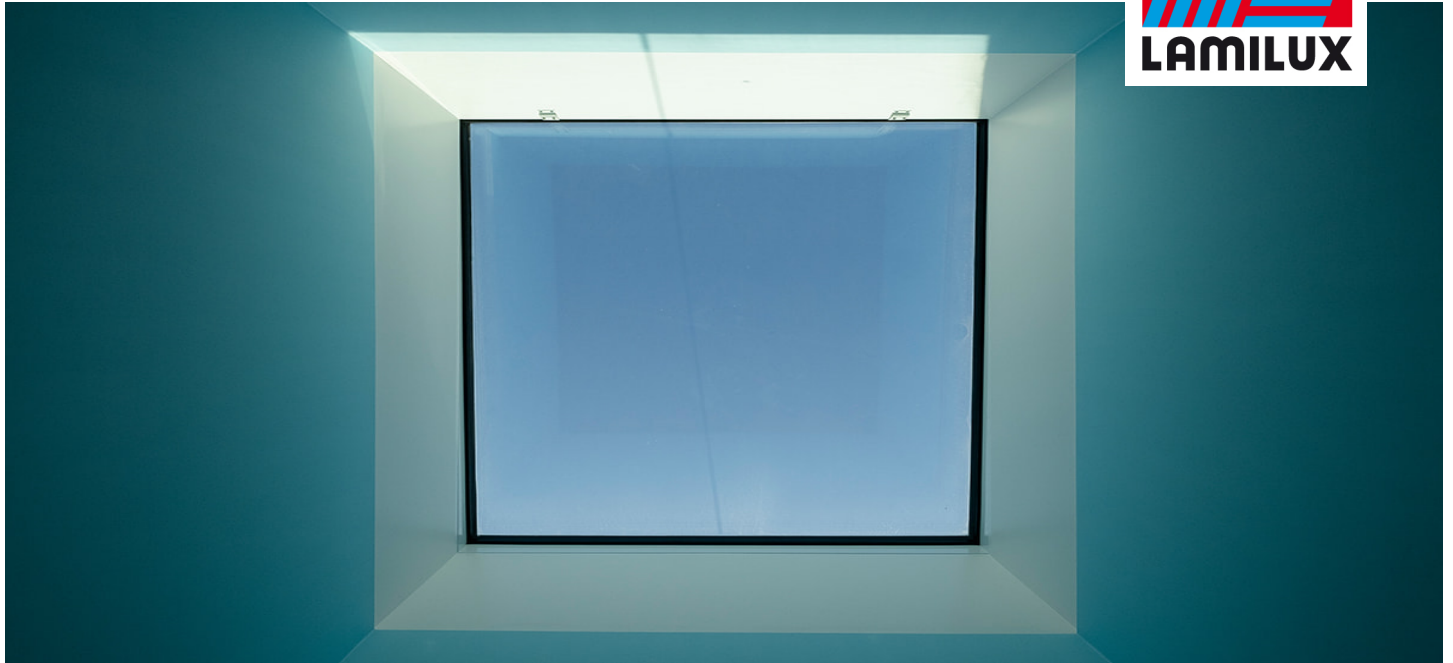

Reference

LAMILUX Glass Skylight FE

World of Kids, Herzogenaurach (Germany)

Short Info

City / Country:	Herzogenaurach, Germany
Year:	2018
Object type:	Kindergarten
Solutions:	LAMILUX Glass Skylight FE LAMILUX Glass Roof PR60

Daylight is considered the most pleasant lighting and generally has a positive effect on people's health and well-being. Therefore, all rooms in a daycare facility should have as much daylight as possible. Thanks to our installed LAMILUX Glass Skylight FE and the LAMILUX Glass Roof PR60, the kindergarten "World of Kids" is flooded with sufficient daylight and provides an absolute feel-good atmosphere for children.