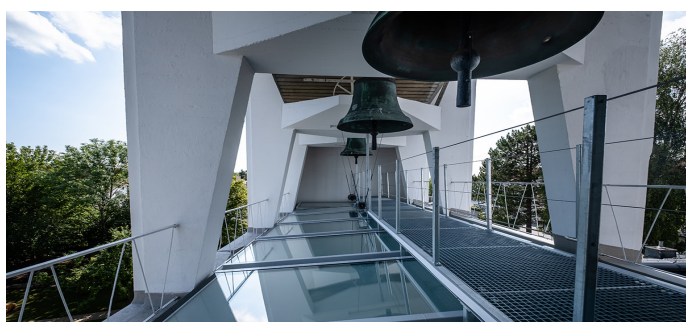

LAMILUX HEINRICH STRUNZ GMBH

POB 1540 - 95105 Rehau/Germany - Phone: +49 (0)9283/595-0 - Fax: +49 (0)9283/595-290

E-Mail: information@lamilux.com - www.lamilux.com