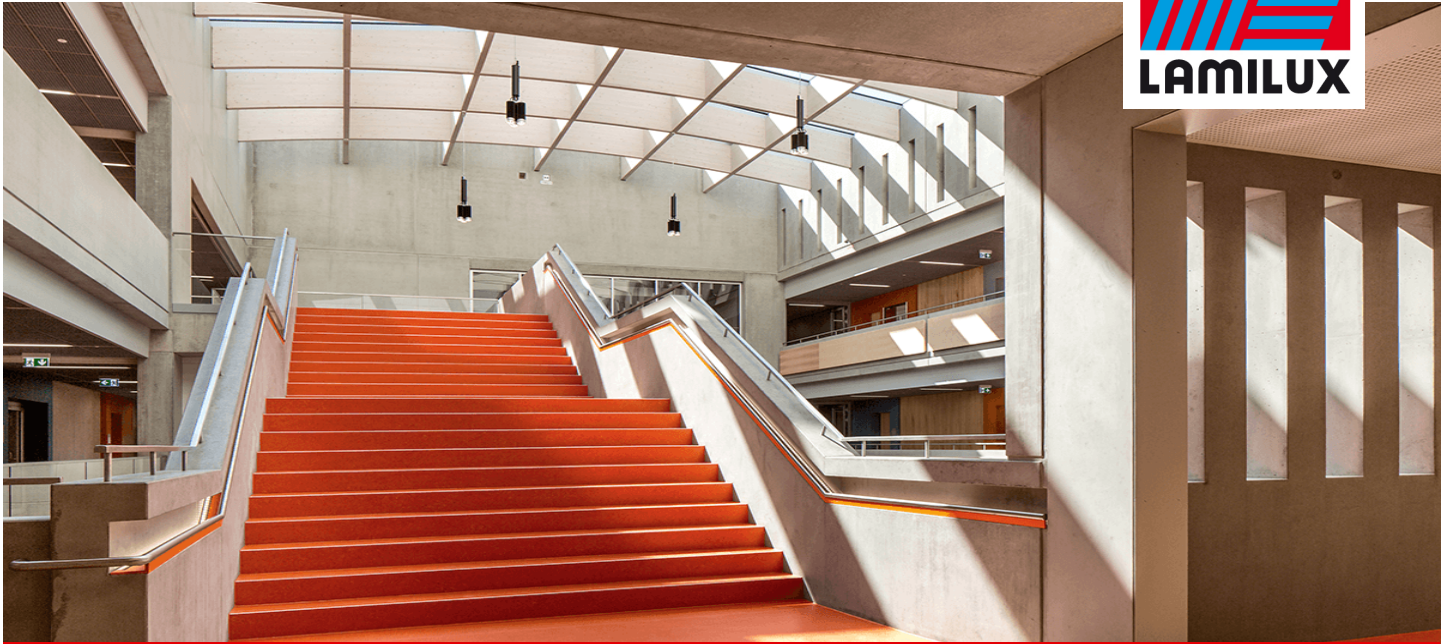

Reference

Willibald-Gluck Secondary School, Neumarkt i.d. OPf.